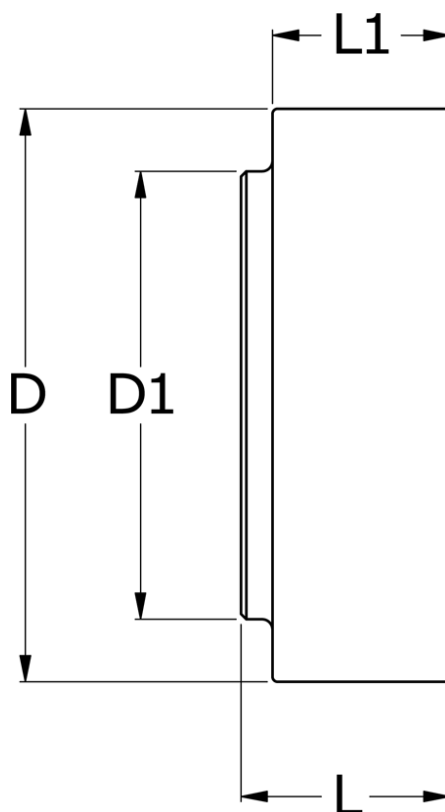

Data Sheet

Article number: 330616001

Description: Coupling N-Eupex str. 160
Part 1 (incl. rubber) without bore

Measures

D	= 160
D1	= 108
L	= 60
L1	= 39
Max bore	= 65
Torque (N m)	= 560